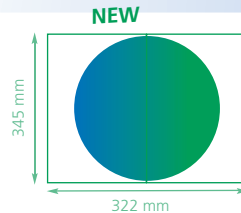

Giga Meeting point

Only for national DU + FR and in quadri

Price **31,275**