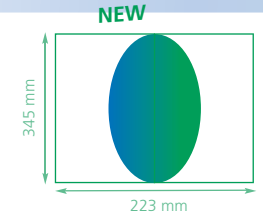

Creativity is one of Metro's strengths. As a result, when you opt for one of our original formats, you're sure to achieve maximum impact for your campaigns. Are you looking for a special package like High 5, Weekpass, Sponsorship or an exclusive product such as Comm Card, Memostick, Sampling, Coverwrap, etc? Then contact our sales team on 02 227 93 69 and ask them for a specific offer.

3. Original formats

Eyecatcher

A cut-out of your product in the middle of a column.

239 mm

Diagonal

Only for national DU + FR and in quadri

Price **11,975**

NEW

Moonwalker 94

Only for national DU + FR and in quadri

Price **9,900**

NEW

Moonwalker 142

Only for national DU + FR and in quadri

Price **15,650**

Focus 45

An Accolade 45 in the middle of the page
Only for national DU + FR and in quadri

Price **7,025**

Price	without supplementary charge for colour*
DU	6.74 mm/col
FR	9.33 mm/col
DU + FR	12.69 mm/col

* Supplement for quadri of €2,300 for the DU or FR editions, and €2,500 for the national edition

Focus 100

Only for national DU + FR and in quadri

Price **8,875**

Frame

Only for national DU + FR and in quadri

Price **11,975**

Center board

Only for national DU + FR and in quadri

Price **27,825**

Meeting Square

Only for national DU + FR and in quadri

Price **7,950**

Flipcover

Only for national DU + FR and in quadri

Price **52,625**

Meeting Point

Only for national DU + FR and in quadri

Price **5,075**

Big Meeting Point

Only for national DU + FR and in quadri

Price **7,950**

XL Meeting Point

Only for national DU + FR and in quadri

Price **12,225**

Giga Meeting point

Only for national DU + FR and in quadri

Price **31,275**

Ellipse

Only for national DU + FR and in quadri

Price **26,900**

Bottom left on a left hand page,
bottom right on a right hand page

Prices are in Euro excluding VAT.

Delivery of material: