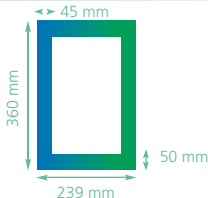

Frame

Only for national DU + FR and in quadri

Price **11,975**